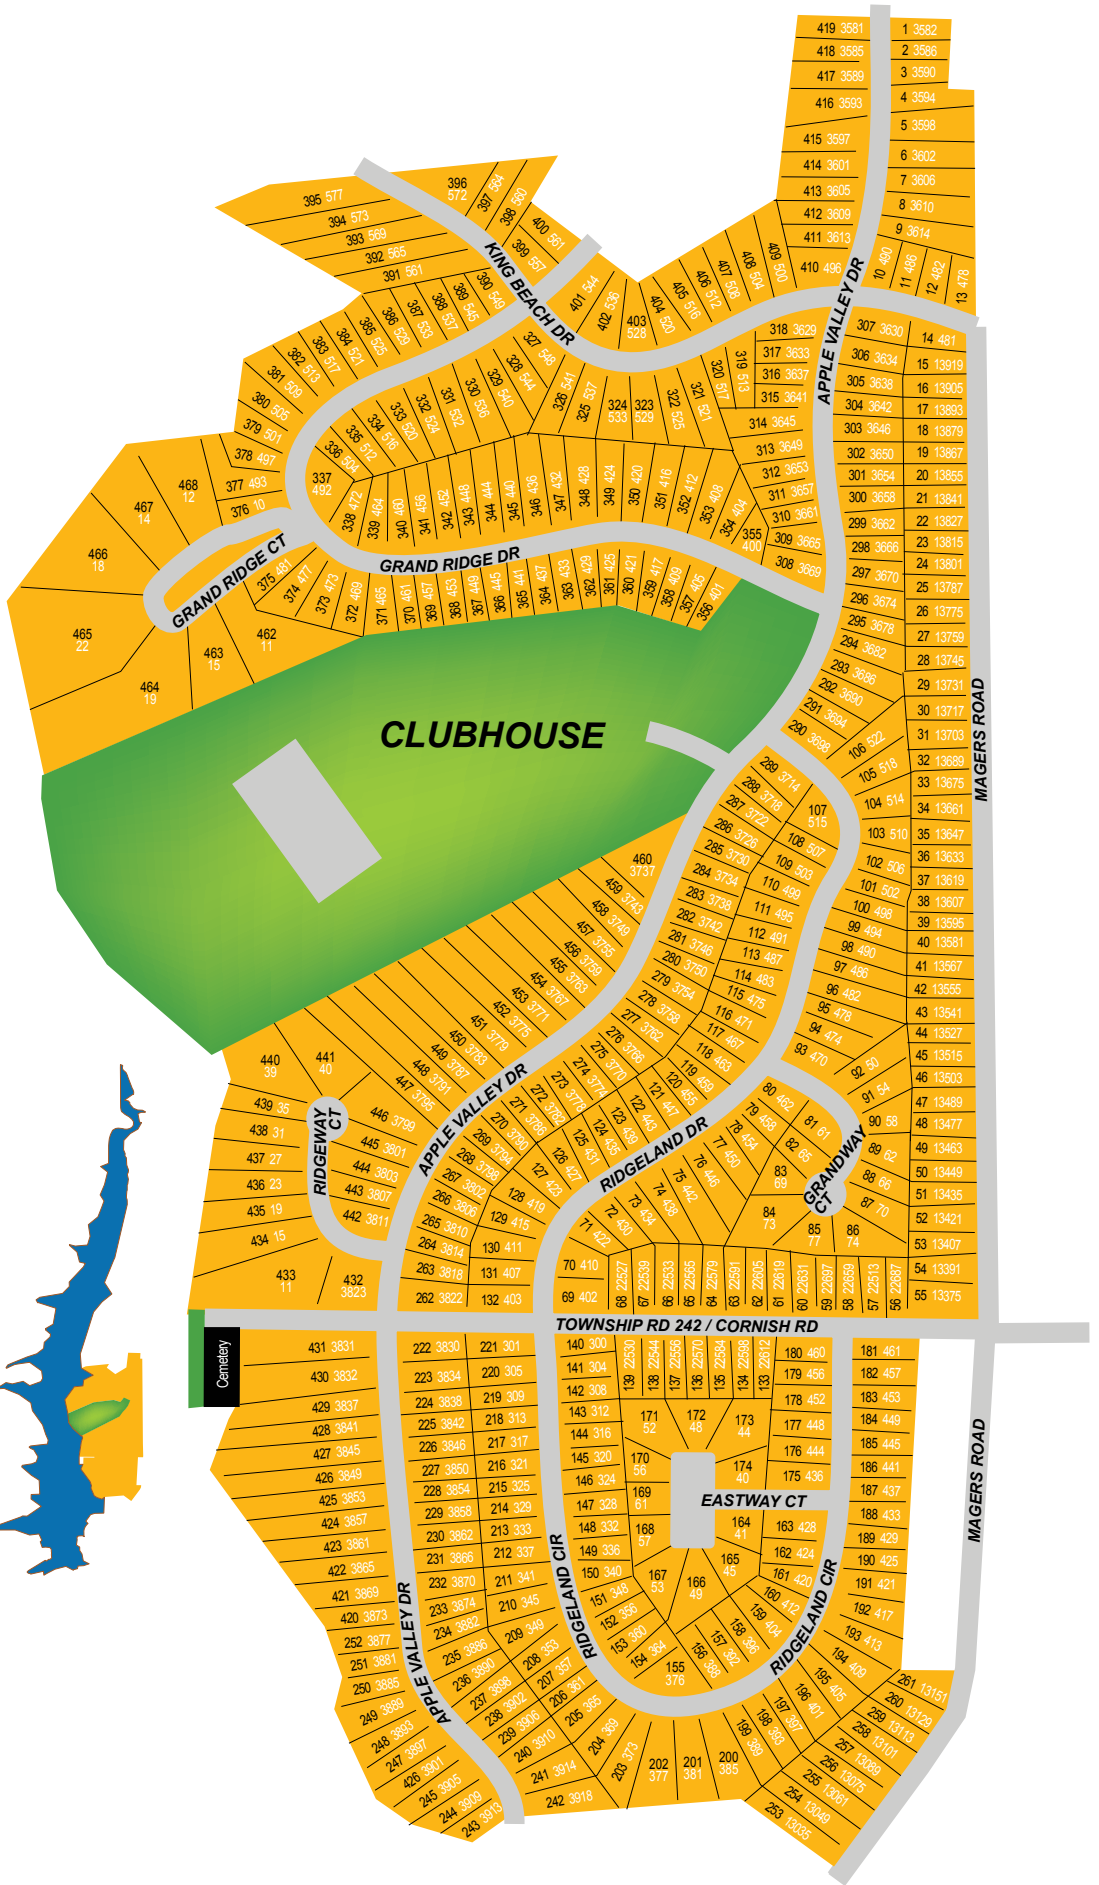

SUBDIVISION (12)
GRAND RIDGE
ESTATES
 (468 Lots)

LOT No.#s ADDRESS
 BLACK in WHITE
 Example: 111 827

CLUBHOUSE

Cemetery

EASTWAY CT

TOWNSHIP RD 242 / CORNISH RD