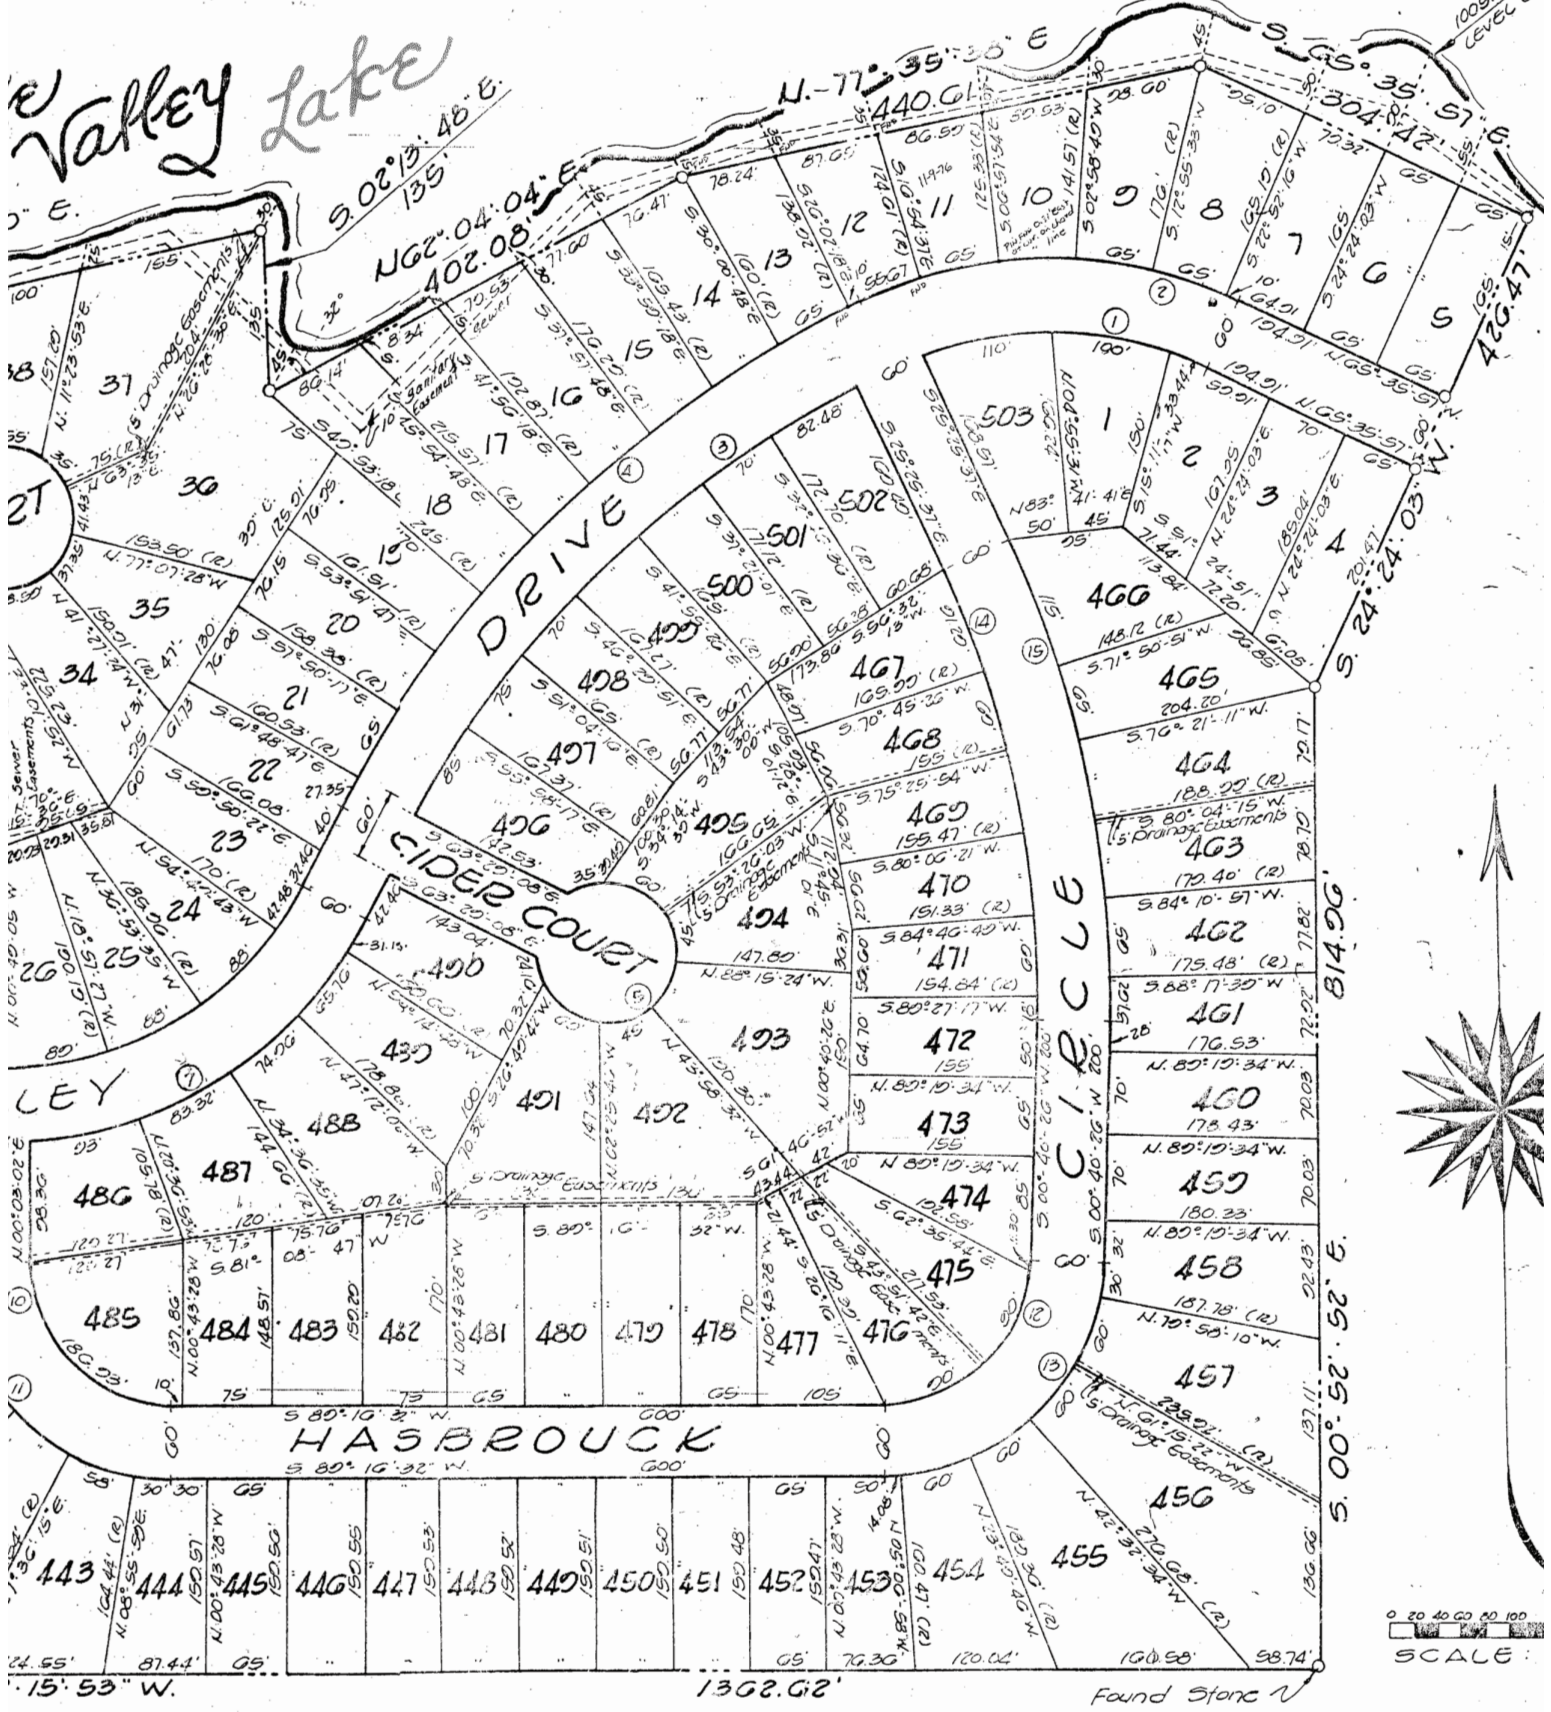

S PLAY ONE

NOX COUNTY, OHIO

Valley Lake

0 20 40 60 80 100
SCALE:

Found Stone N