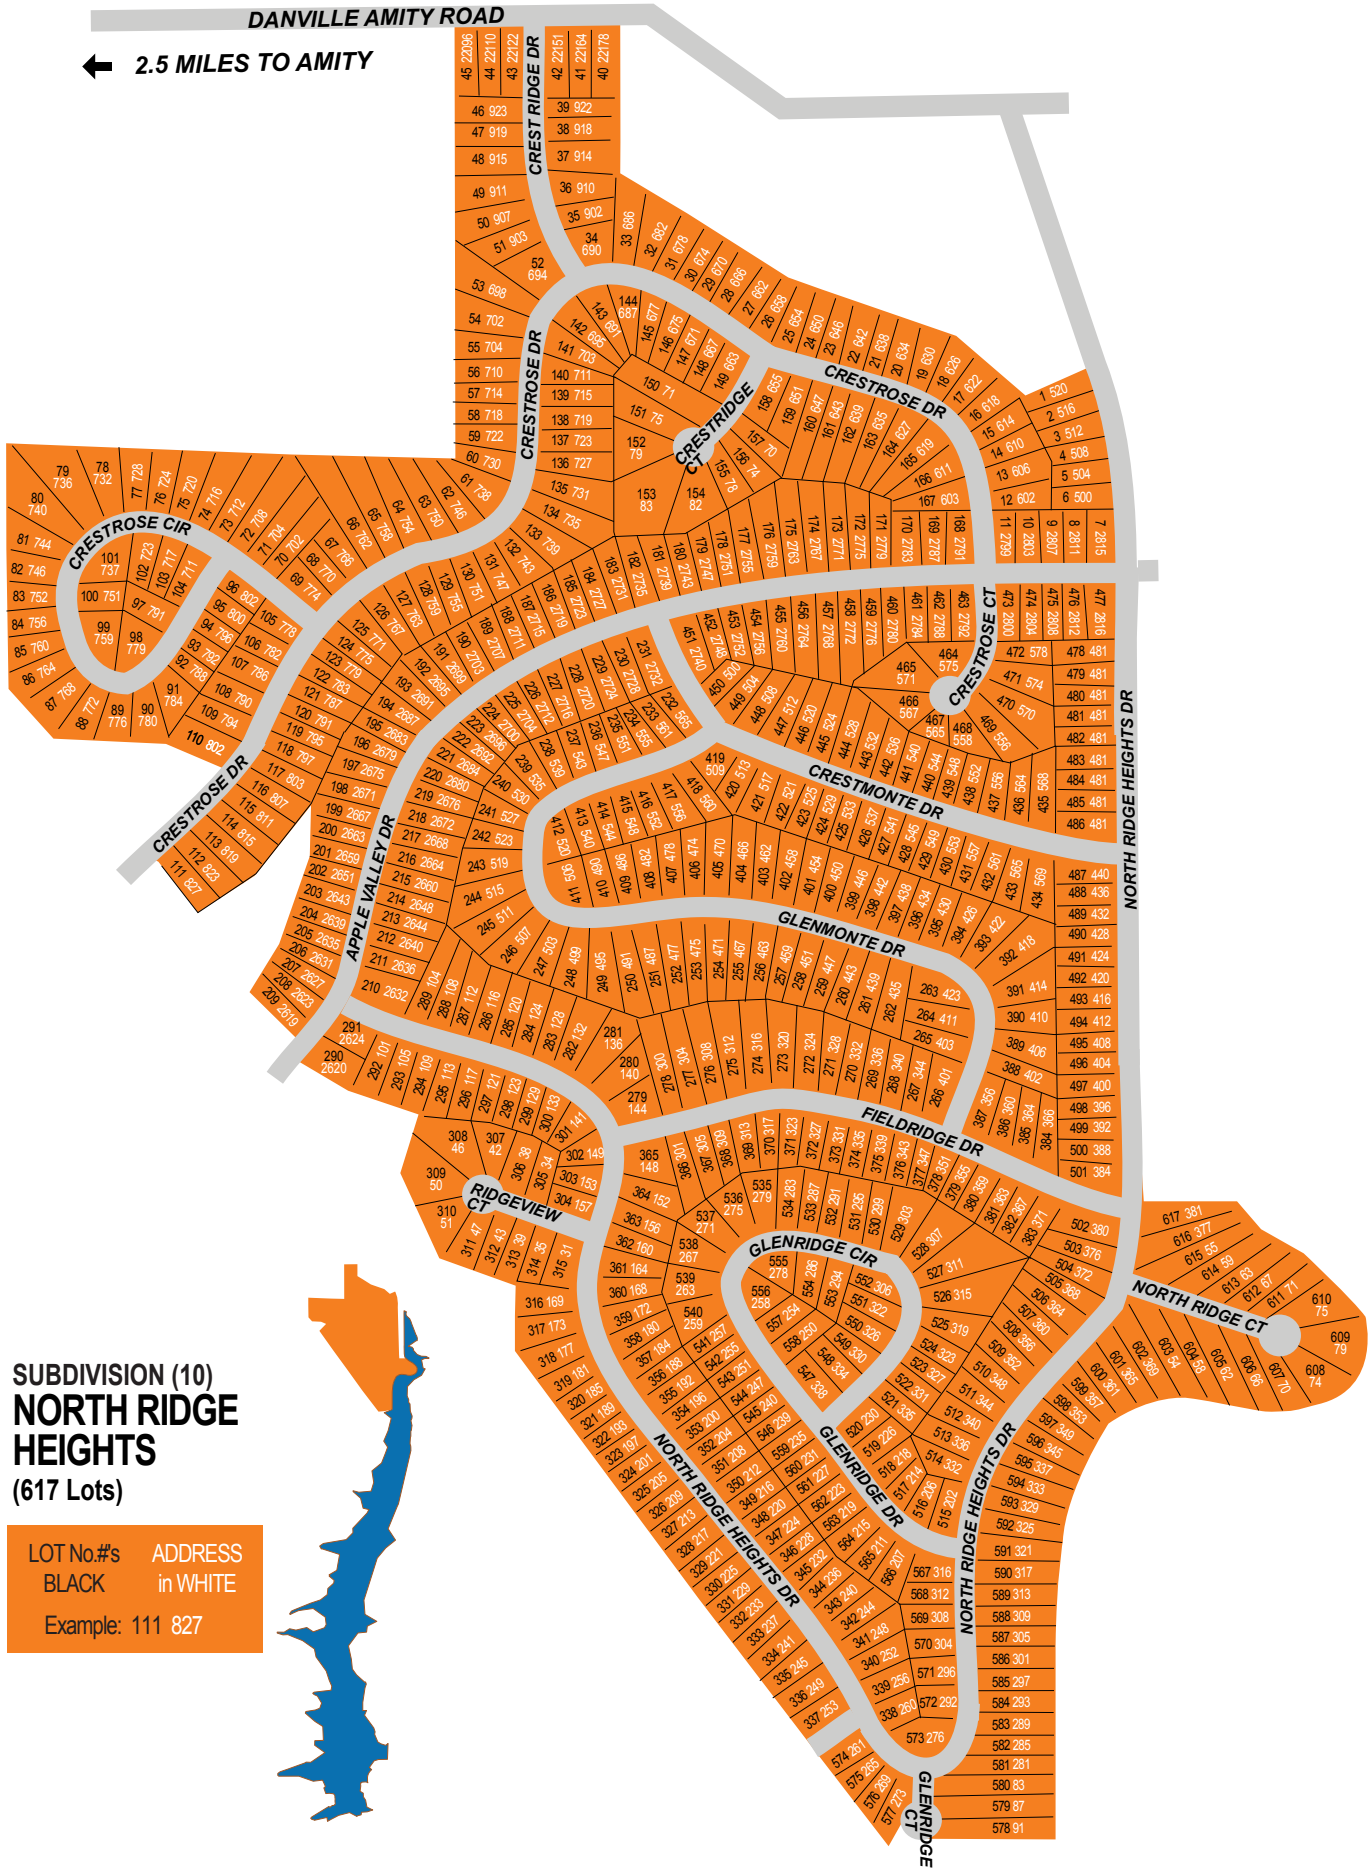

DANVILLE AMITY ROAD
 ← 2.5 MILES TO AMITY

SUBDIVISION (10)
NORTH RIDGE HEIGHTS
 (617 Lots)

LOT No.#s ADDRESS
 BLACK in WHITE
 Example: 111 827