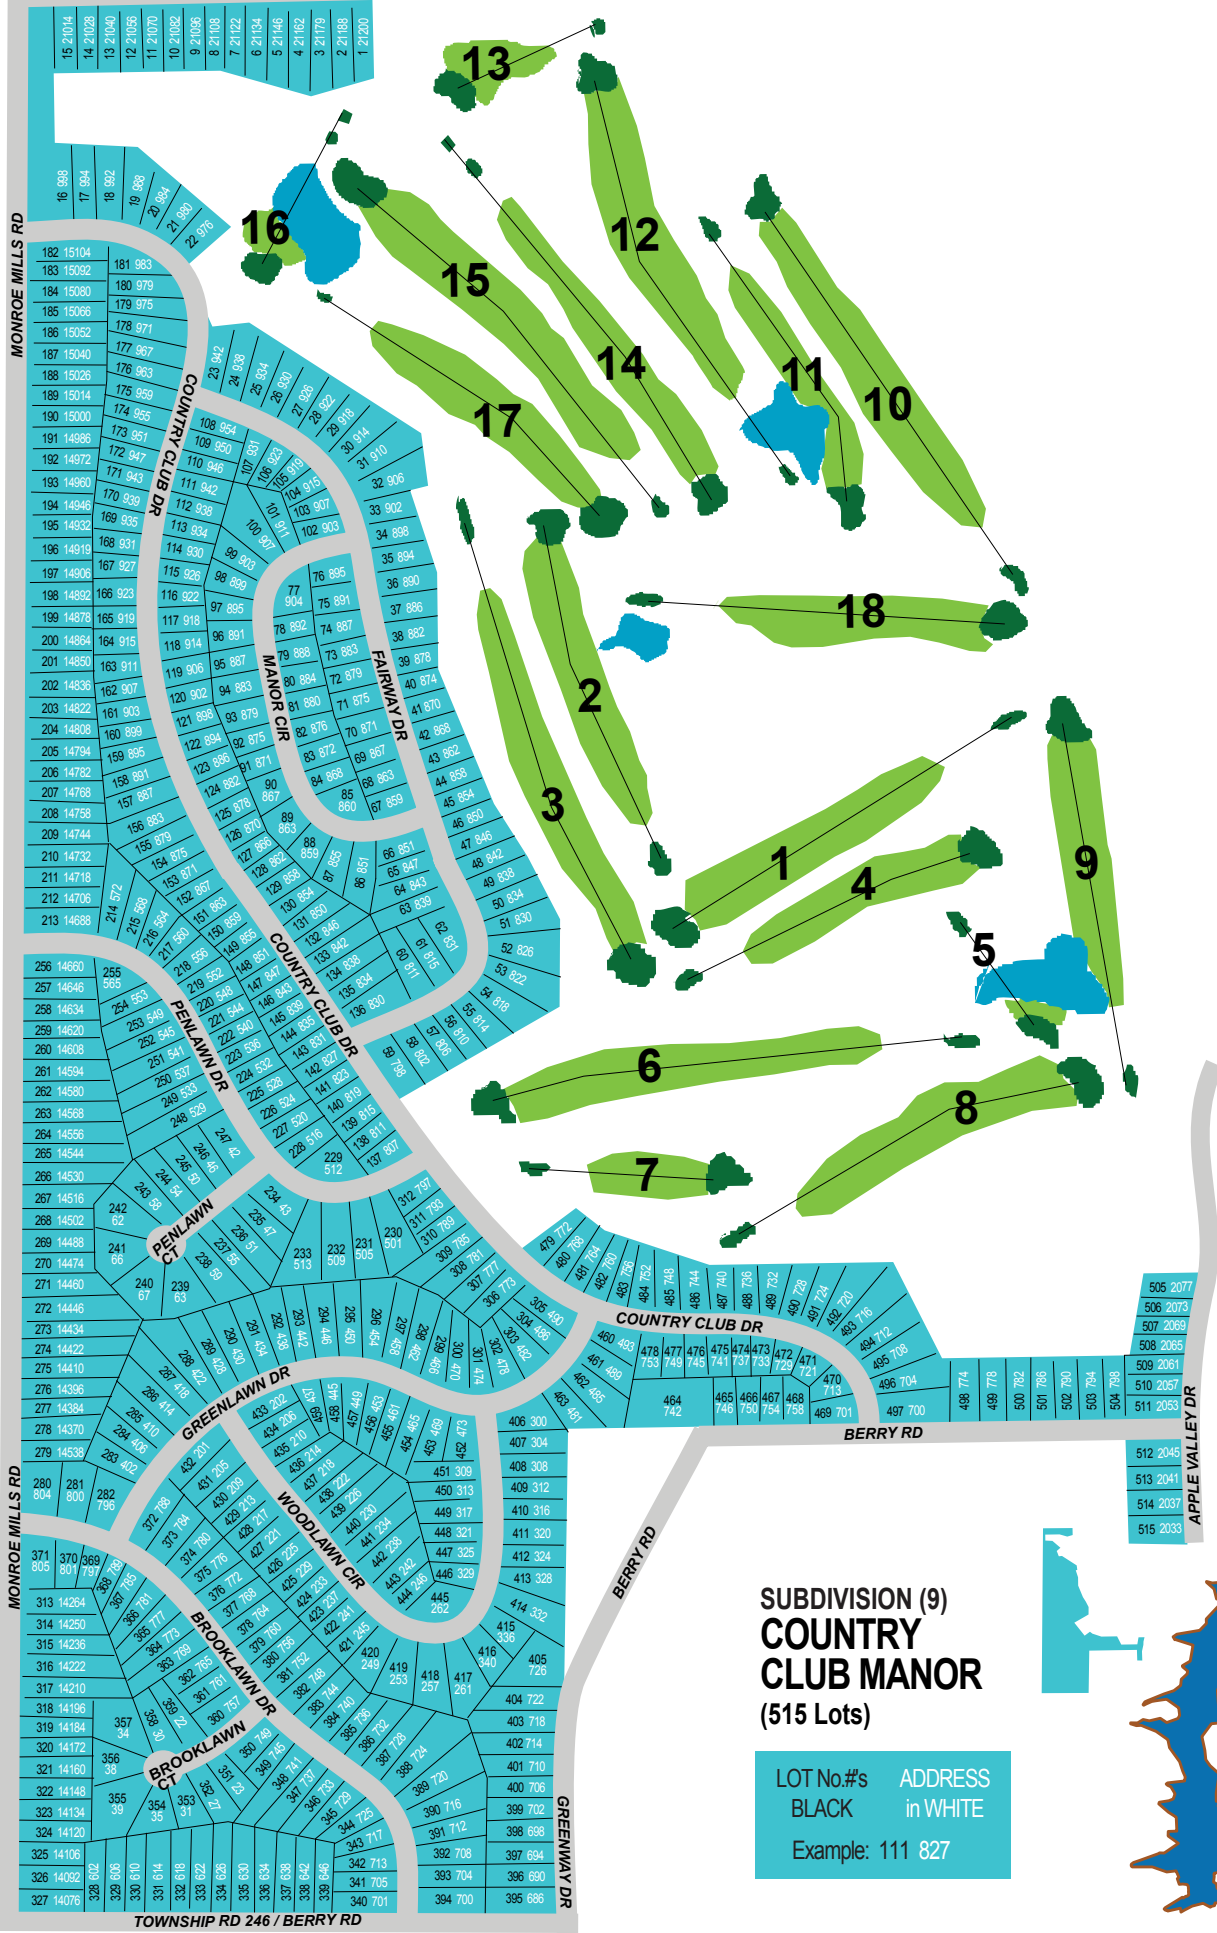

FLORALWOOD DR

MONROE MILLS RD

MONROE MILLS RD

MONROE MILLS RD

TOWNSHIP RD 246 / BERRY DR

BERRY RD

BERRY RD

APPLE VALLEY DR

**SUBDIVISION (9)
COUNTRY CLUB MANOR
(515 Lots)**

LOT No.#s ADDRESS
BLACK in WHITE
Example: 111 827